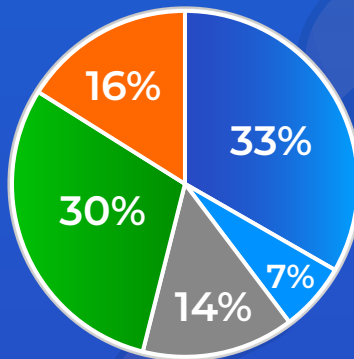

Average Daily Property Views:

28,000

Monthly Leads:

51,000

TOP 5 SEARCHED LOCATIONS

HATFIELD: 19,635

BORROWDALE: 9,143

WATERFALLS: 7,173

HIGHLANDS: 6,394

GREENDALE: 6,093

SEARCHES BY PROPERTY TYPE

HATFIELD

BORROWDALE

WATERFALLS

HIGHLANDS

GREENDALE