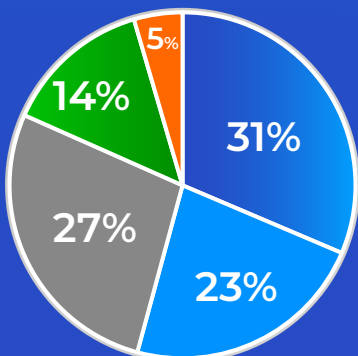

Average Daily Property Views:

28,000

Monthly Leads:

51,000

TOP 5 SEARCHED LOCATIONS

HATFIELD: 19,635

BORROWDALE: 9,143

WATERFALLS: 7,173

HIGHLANDS: 6,394

GREENDALE: 6,093

SEARCHES BY PROPERTY TYPE

HATFIELD

BORROWDALE

WATERFALLS

HIGHLANDS

GREENDALE