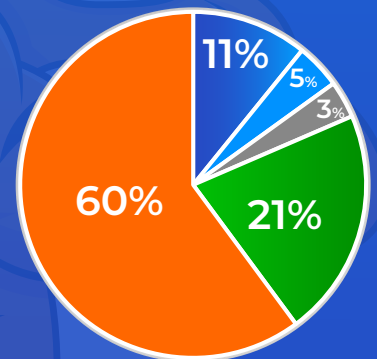

Average Daily Property Views:

28,000

Monthly Leads:

51,000

TOP 5 SEARCHED LOCATIONS

HATFIELD: 19,635

BORROWDALE: 9,143

WATERFALLS: 7,173

HIGHLANDS: 6,394

GREENDALE: 6,093

SEARCHES BY PROPERTY TYPE

HATFIELD

BORROWDALE

WATERFALLS

HIGHLANDS

GREENDALE