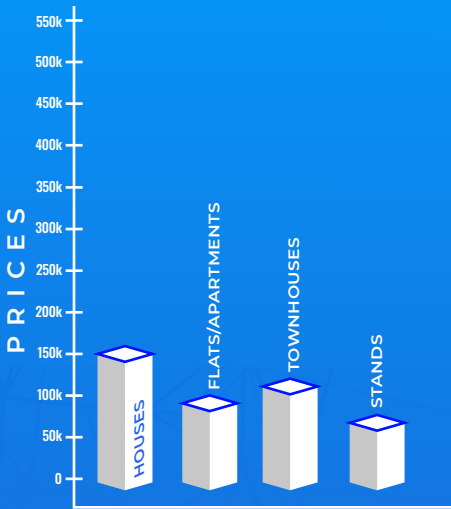

HIGHLANDS: 6,394

GREENDALE: 6,093

SEARCHES BY PROPERTY TYPE

HATFIELD

BORROWDALE

WATERFALLS

HIGHLANDS

GREENDALE

PROPERTY TYPE

- Houses
- Flats/Apartments
- Townhouse/Clusters
- Stands/Land
- Commercial

AVERAGE PRICE BY PROPERTY TYPE

HATFIELD

BORROWDALE

WATERFALLS

HIGHLANDS

GREENDALE