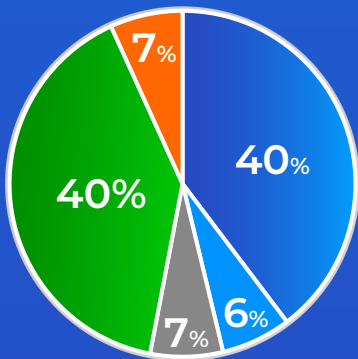

Average Daily Property Views:

28,000

Monthly Leads:

51,000

TOP 5 SEARCHED LOCATIONS

HATFIELD: 19,635

BORROWDALE: 9,143

WATERFALLS: 7,173

HIGHLANDS: 6,394

GREENDALE: 6,093

SEARCHES BY PROPERTY TYPE

HATFIELD

BORROWDALE

WATERFALLS

HIGHLANDS

GREENDALE