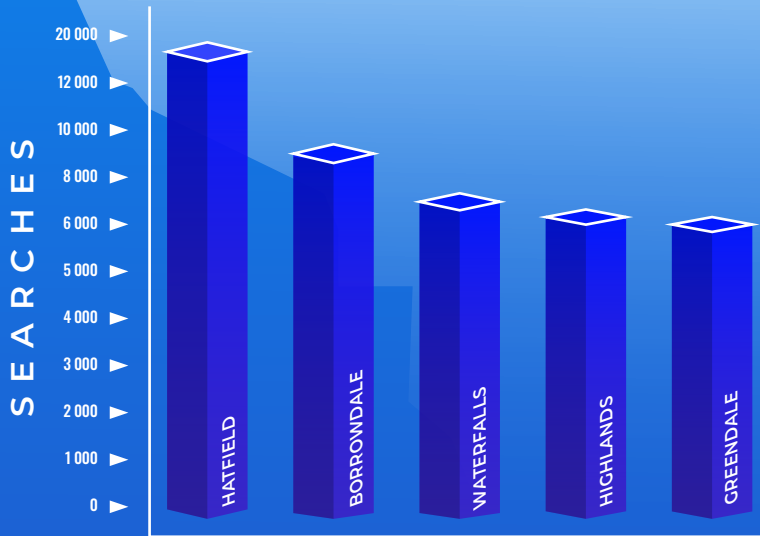

Average Daily Property Views:

28,000

Monthly Leads:

51,000

TOP 5 SEARCHED LOCATIONS

HATFIELD: 19,635

BORROWDALE: 9,143

WATERFALLS: 7,173

HIGHLANDS: 6,394

GREENDALE: 6,093

SEARCHES BY PROPERTY TYPE

HATFIELD

BORROWDALE

WATERFALLS

HIGHLANDS

GREENDALE