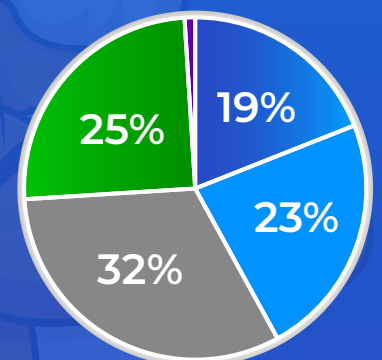

MT PLEASANT