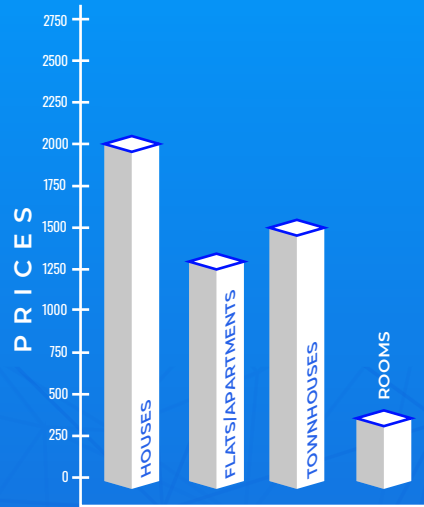

AVERAGE PRICE BY PROPERTY TYPE

AVONDALE

GREENDALE

MT PLEASANT

BORROWDALE

HIGHLANDS

TOP AGENCIES BY VOLUME

1. Carson & Carson: 62
2. Pam Golding Properties: 60
3. Legacy Real Estate: 60
4. Sky Ryan Properties: 48
5. Robert Root: 43
6. Property Channel: 33
7. Property Shop: 28
8. Fine & Country: 27
9. Property World: 25
10. Terezim Fortress: 23