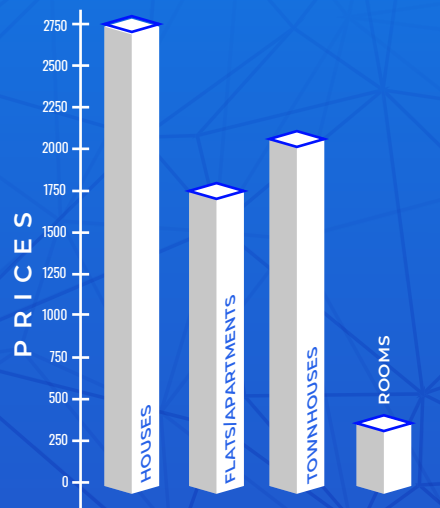

Average Daily Property Views:

9,963

Monthly Leads:

27,659

Rental Listings:

1,482

TOP 5 SEARCHED AREAS

HRE NORTH

AVERAGE PRICE BY PROPERTY TYPE

AVONDALE

GREENDALE

MT PLEASANT

BORROWDALE

HIGHLANDS

TOP AGENCIES BY VOLUME

1. Carson & Carson: 62
2. Pam Golding Properties: 60
3. Legacy Real Estate: 60
4. Sky Ryan Properties: 48
5. Robert Root: 43
6. Property Channel: 33
7. Property Shop: 28
8. Fine & Country: 27
9. Property World: 25
10. Terezim Fortress: 23