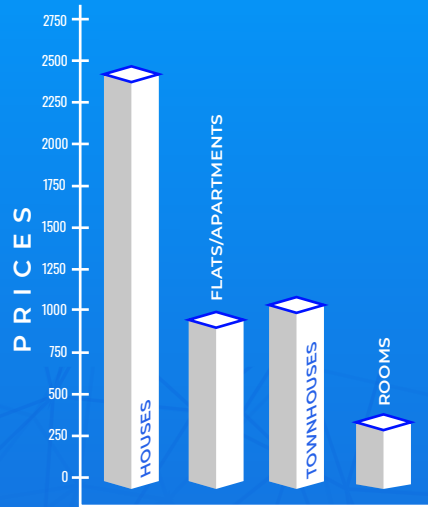

AVERAGE PRICE BY PROPERTY TYPE

AVONDALE