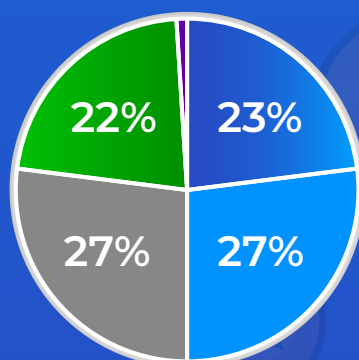

Average Daily Property Views:

9,963

Monthly Leads:

27,659

Rental Listings:

1,482

TOP 5 SEARCHED AREAS

HRE NORTH

12,634

HRE WEST

6,010

HRE EAST

3,591

HRE SOUTH

2,574

HRE CBD

1,557

SUBURBS	AVONDALE	HIGHLANDS	GREENDALE	BORROWDALE	MT PLEASANT
SEARCHES	1,411	992	866	858	637
LEADS	792	650	751	555	589

SEARCHES BY PROPERTY TYPE

GREENDALE

PROPERTY TYPE

- Houses
- Flats/Apartments
- Townhouses/Clusters
- Cottages/Garden Flats
- Rooms