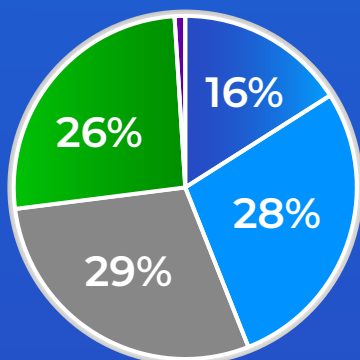

SEARCHES BY PROPERTY TYPE

AVONDALE