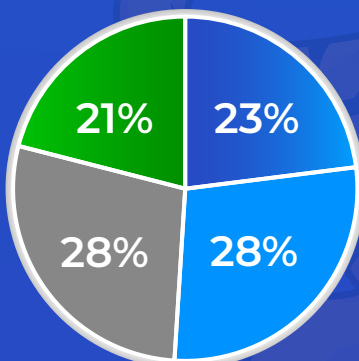

Average Daily Property Views:

9,963

Monthly Leads:

27,659

Rental Listings:

1,482

TOP 5 SEARCHED AREAS

HRE NORTH

12,634

HRE WEST

6,010

HRE EAST

3,591

HRE SOUTH

2,574

HRE CBD

1,557

SUBURBS	AVONDALE	HIGHLANDS	GREENDALE	BORROWDALE	MT PLEASANT
SEARCHES	1,411	992	866	858	637
LEADS	792	650	751	555	589

SEARCHES BY PROPERTY TYPE

HIGHLANDS

PROPERTY TYPE

- Houses
- Flats/Apartments
- Townhouses/Clusters
- Cottages/Garden Flats
- Rooms