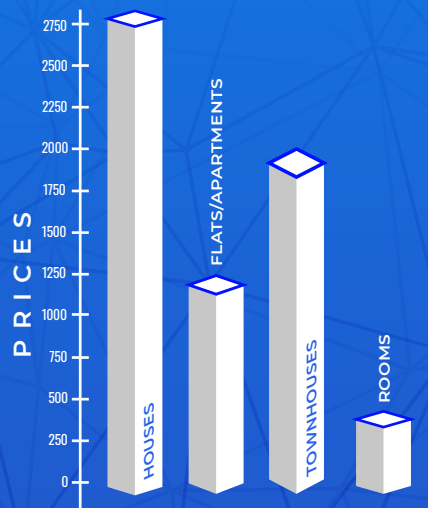

Average Daily Property Views:

9,963

Monthly Leads:

27,659

Rental Listings:

1,482

TOP 5 SEARCHED AREAS

HRE NORTH

AVERAGE PRICE BY PROPERTY TYPE

AVONDALE

GREENDALE

MT PLEASANT

BORROWDALE

HIGHLANDS

TOP AGENCIES BY VOLUME

1. Carson & Carson: 62
2. Pam Golding Properties: 60
3. Legacy Real Estate: 60
4. Sky Ryan Properties: 48
5. Robert Root: 43
6. Property Channel: 33
7. Property Shop: 28
8. Fine & Country: 27
9. Property World: 25
10. Terezim Fortress: 23