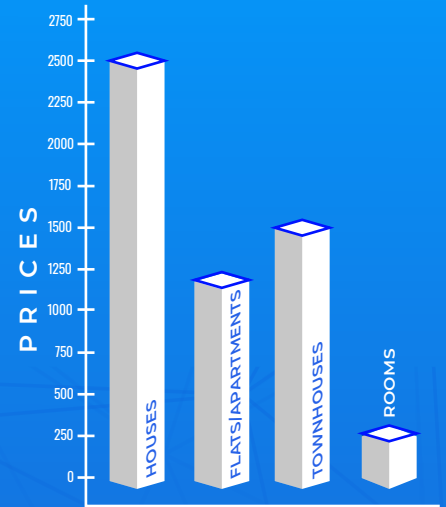

Average Daily Property Views:

9,963

Monthly Leads:

27,659

Rental Listings:

1,482

TOP 5 SEARCHED AREAS

HRE NORTH

AVERAGE PRICE BY PROPERTY TYPE

AVONDALE

GREENDALE

MT PLEASANT

BORROWDALE

HIGHLANDS

TOP AGENCIES BY VOLUME

1. Carson & Carson: 62
2. Pam Golding Properties: 60
3. Legacy Real Estate: 60
4. Sky Ryan Properties: 48
5. Robert Root: 43
6. Property Channel: 33
7. Property Shop: 28
8. Fine & Country: 27
9. Property World: 25
10. Terezim Fortress: 23