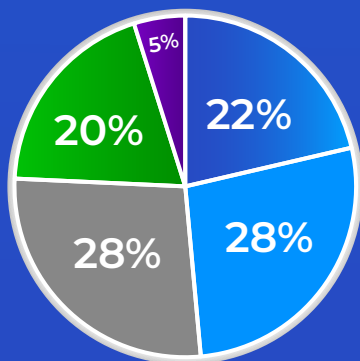

BORROWDALE