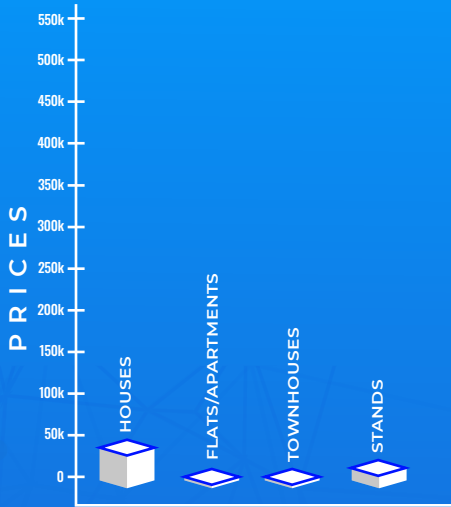

GREENDALE

AVENUES

PROPERTY TYPE

- Houses
- Flats/Apartments
- Townhouses/Clusters
- Stands/Land
- Commercial

AVERAGE PRICE BY PROPERTY TYPE

CHITUNGWIZA

BORROWDALE

ARLINGTON