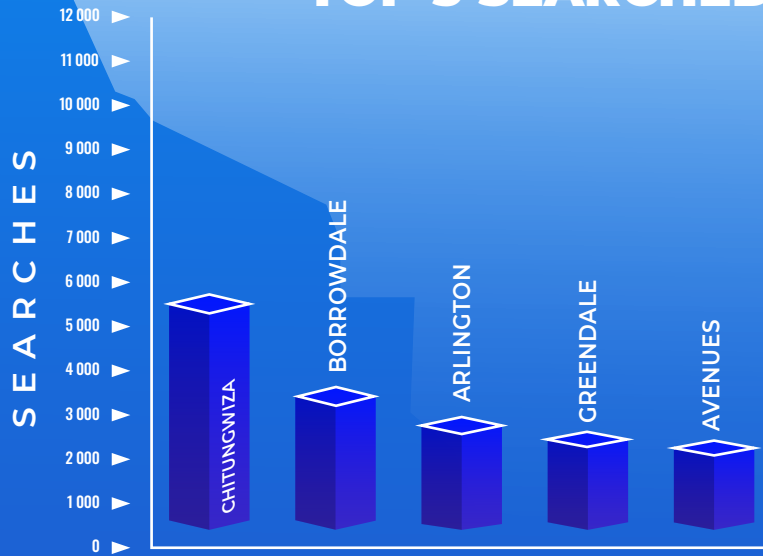

Average Daily Property Views:

27,935

Monthly Leads:

53,200

Diaspora Visitors:

65,087

TOP 5 SEARCHED LOCATIONS

CHITUNGWIZA: 5,550

BORROWDALE: 3,242

ARLINGTON: 2,802

GREENDALE: 2,618

AVENUES: 2,306

SEARCHES BY PROPERTY TYPE

CHITUNGWIZA

BORROWDALE

ARLINGTON