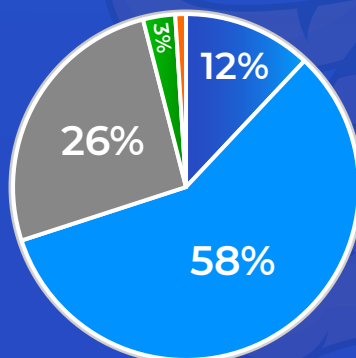

Average Daily Property Views:

27,935

Monthly Leads:

53,200

Diaspora Visitors:

65,087

TOP 5 SEARCHED LOCATIONS

CHITUNGWIZA: 5,550

BORROWDALE: 3,242

ARLINGTON: 2,802

GREENDALE: 2,618

AVENUES: 2,306

SEARCHES BY PROPERTY TYPE

AVENUES

- Houses
- Flats/Apartments
- Townhouses/Clusters
- Stands/Land
- Commercial