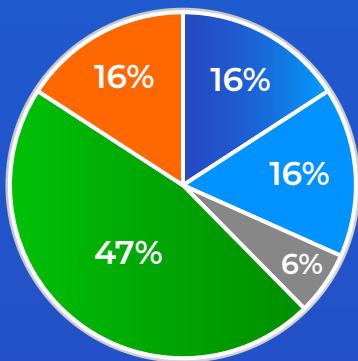

Average Daily Property Views:

27,935

Monthly Leads:

53,200

Diaspora Visitors:

65,087

TOP 5 SEARCHED LOCATIONS

CHITUNGWIZA: 5,550

BORROWDALE: 3,242

ARLINGTON: 2,802

GREENDALE: 2,618

AVENUES: 2,306

SEARCHES BY PROPERTY TYPE

CHITUNGWIZA

BORROWDALE

ARLINGTON