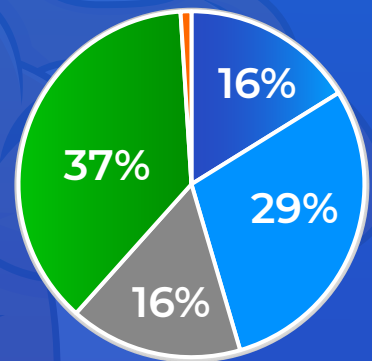

Average Daily Property Views:

27,935

Monthly Leads:

53,200

Diaspora Visitors:

65,087

TOP 5 SEARCHED LOCATIONS

CHITUNGWIZA: 5,550

BORROWDALE: 3,242

ARLINGTON: 2,802

GREENDALE: 2,618

AVENUES: 2,306

SEARCHES BY PROPERTY TYPE

CHITUNGWIZA

BORROWDALE

ARLINGTON