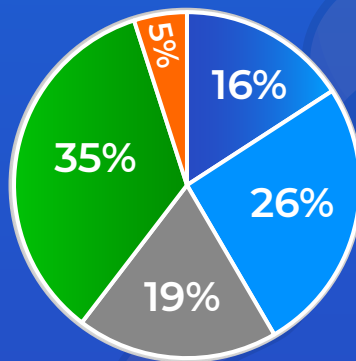

BORROWDALE: 3,242

ARLINGTON: 2,802

GREENDALE: 2,618

AVENUES: 2,306

SEARCHES BY PROPERTY TYPE

CHITUNGWIZA

BORROWDALE

ARLINGTON