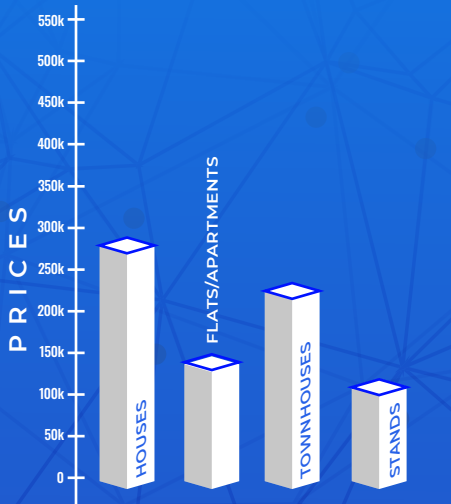

AVERAGE PRICE BY PROPERTY TYPE

CHITUNGWIZA

BORROWDALE

ARLINGTON

GREENDALE

AVENUES

TOP AGENCIES BY VOLUME

1. Rawson Properties: 764
2. Pam Golding Properties: 504
3. Seeff Zimbabwe: 326
4. Sky Ryan Properties: 318
5. Property Channel: 245
6. Legacy Real Estate: 226
7. Homesforth Highlands:c 199
8. Carson & Carson: 196
9. Propertynet Real Estate: 196
10. Robert Root 173