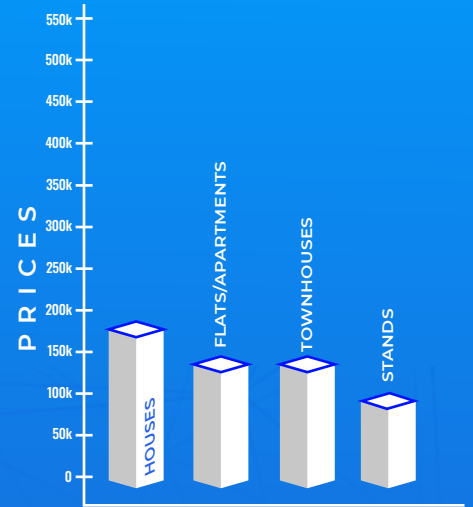

GREENDALE

AVENUES

PROPERTY TYPE

- Houses
- Flats/Apartments
- Townhouses/Clusters
- Stands/Land
- Commercial

AVERAGE PRICE BY PROPERTY TYPE

CHITUNGWIZA

BORROWDALE

ARLINGTON