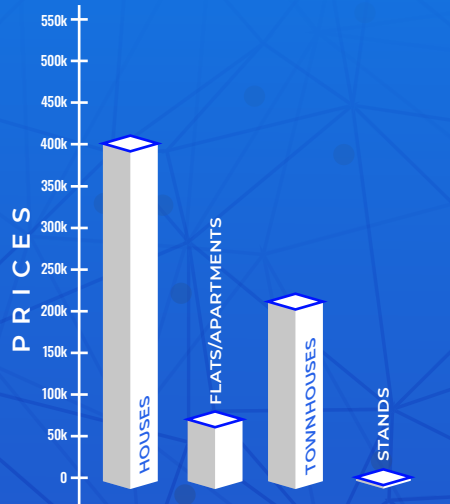

AVERAGE PRICE BY PROPERTY TYPE

CHITUNGWIZA

BORROWDALE

ARLINGTON

GREENDALE

AVENUES

TOP AGENCIES BY VOLUME

1. Rawson Properties: 764
2. Pam Golding Properties: 504
3. Seeff Zimbabwe: 326
4. Sky Ryan Properties: 318
5. Property Channel: 245
6. Legacy Real Estate: 226
7. Homesforth Highlands:c 199
8. Carson & Carson: 196
9. Propertynet Real Estate: 196
10. Robert Root 173