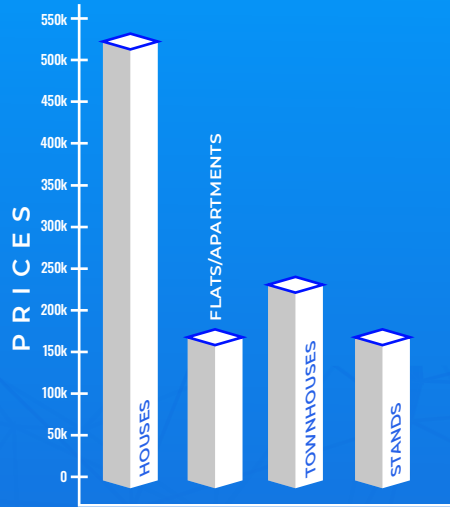

GREENDALE

AVENUES

PROPERTY TYPE

- Houses
- Flats/Apartments
- Townhouses/Clusters
- Stands/Land
- Commercial

AVERAGE PRICE BY PROPERTY TYPE

CHITUNGWIZA

BORROWDALE

ARLINGTON