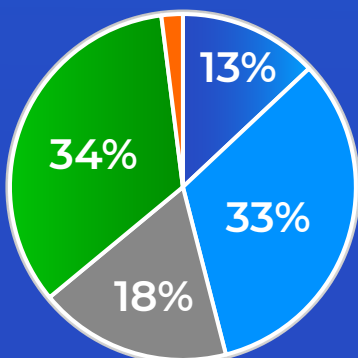

Average Daily Property Views:

27,935

Monthly Leads:

53,200

Diaspora Visitors:

65,087

TOP 5 SEARCHED LOCATIONS

CHITUNGWIZA: 5,550

BORROWDALE: 3,242

ARLINGTON: 2,802

GREENDALE: 2,618

AVENUES: 2,306

SEARCHES BY PROPERTY TYPE

GREENDALE

- Houses
- Flats/Apartments
- Townhouses/Clusters
- Stands/Land
- Commercial